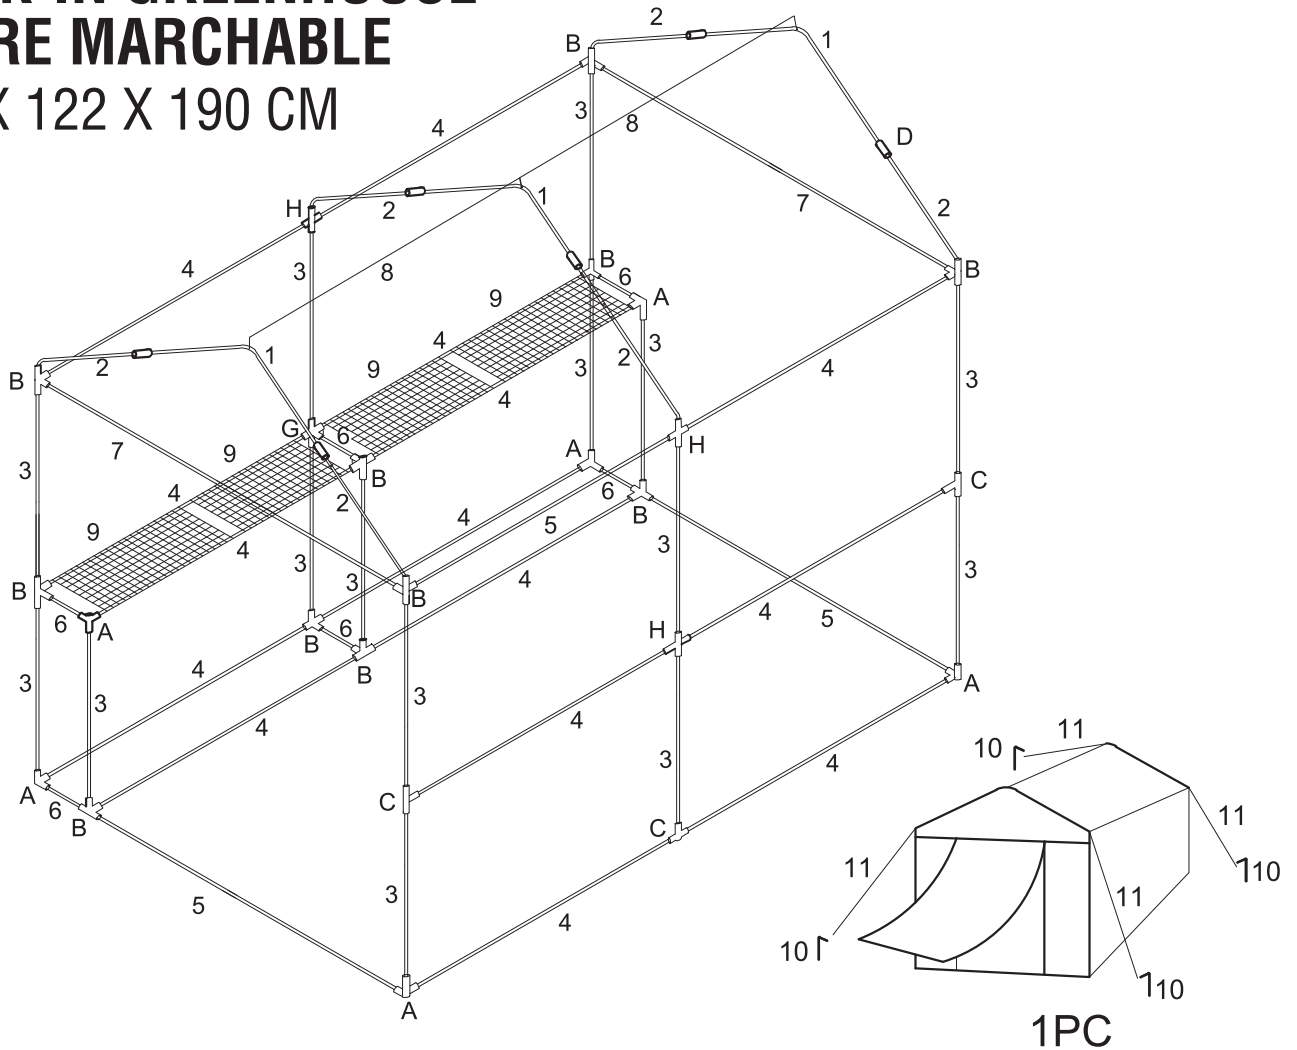

ITEM # 184403
 UPC Code: 020861844032

WALK-IN GREENHOUSE SERRE MARCHABLE

186 X 122 X 190 CM

	A	6PCS		G	1PCS		4	16PCS
	B	11PCS		H	3PCS		5	2PCS
	C	3PCS					6	6PCS
	D	6PCS					7	2PCS
	1	3PCS					8	2PCS
	2	6PCS					9	4PCS
	3	15PCS					10	4PCS
							11	4PCS